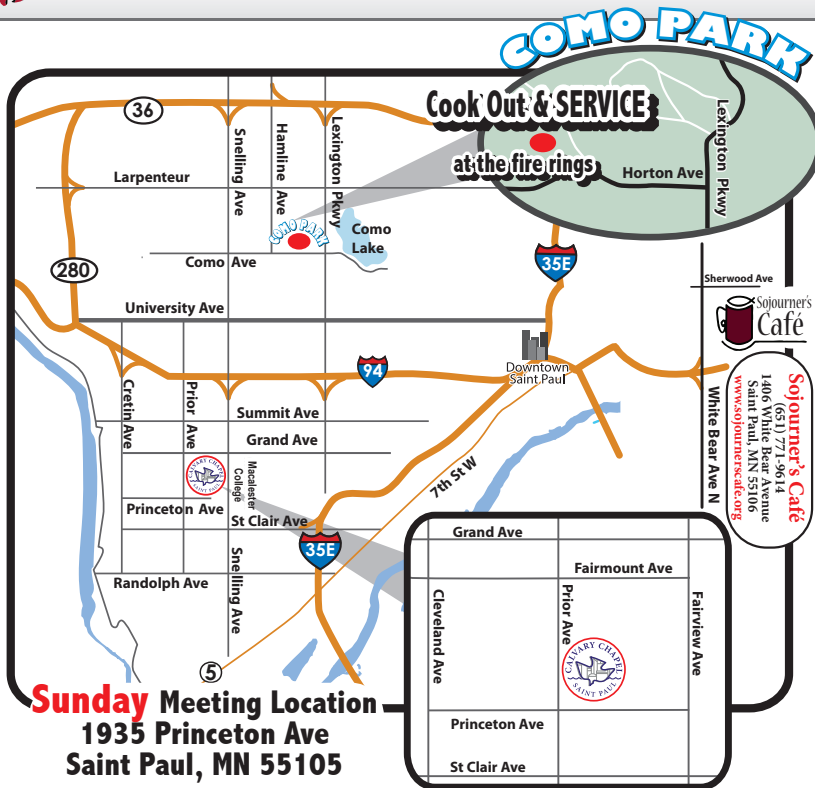

THURSDAYS COOK OUT: 4:30 - 7PM @ COMO PARK FIRE RINGS
 SERVICE TIME: 7PM @ COMO PARK FIRE RINGS FROM JUNE 4TH - AUG. 20TH

Discovering God's Path Thursday Night Children's Ministry

STATEMENT OF FAITH

CALVARY CHAPEL HAS BEEN FORMED AS A NONDENOMINATIONAL FELLOWSHIP OF BELIEVERS IN THE LORDSHIP OF JESUS CHRIST. OUR SUPREME DESIRE IS TO KNOW CHRIST AND TO BE CONFORMED INTO HIS IMAGE BY THE POWER OF THE HOLY SPIRIT.

WE BELIEVE WORSHIP OF GOD IS FRUITFUL. THEREFORE: WE LOOK FOR HIS LOVE IN OUR LIVES AS THE SUPREME MANIFESTATION THAT WE HAVE TRULY BEEN WORSHIPING HIM.

WATCH US ON FACEBOOK LIVE
 SUNDAYS 9:30 AM & 11:40 AM THURSDAYS 7:30 PM
www.facebook.com/calvarychapelstpaul